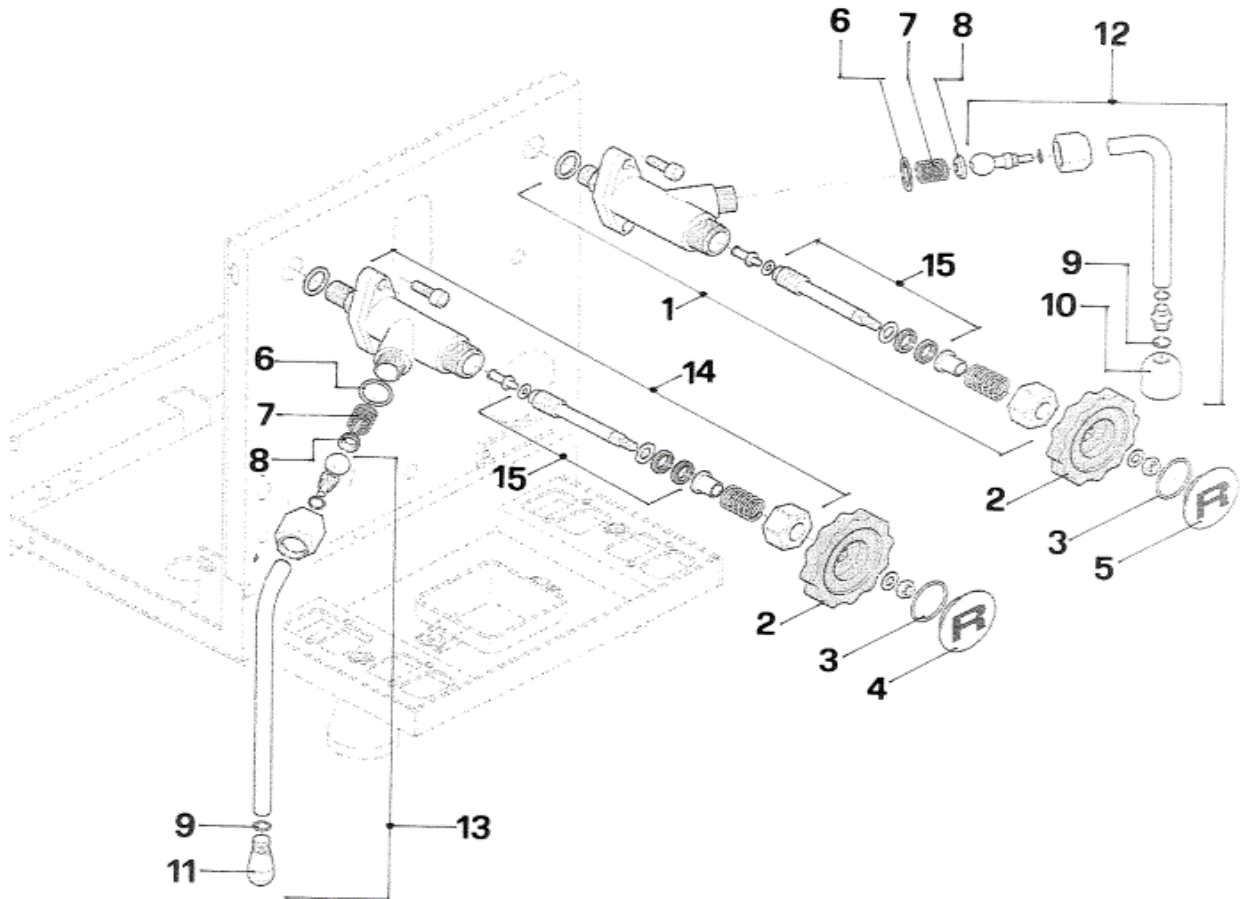

Steam and hot water valve assemblies

Pos.	#	Description	Notes
1+2	A229905672	Hot water valve with handle	
2	A639905816	Handle	
3	A449904672	O-ring	
4	A529R04649	Cover for steam handle	
5	A527704649	Cover for hot water handle	
6	A449904331	Teflon gasket	
7	A209904332	Spring	
8	A229904333	Plate	
9	C400002022	O-ring	
10	C227700536	Hot water nozzle	
11	A899905091	Steam tip 1,5	
	A899905092	Steam tip 1,2	
12	R290004650	Hot water wand (complete)	
13	R290004651	Steam wand complete	
14+2	A229905671	Steam valve with handle	
15	R229905676	Valve rod (kit)