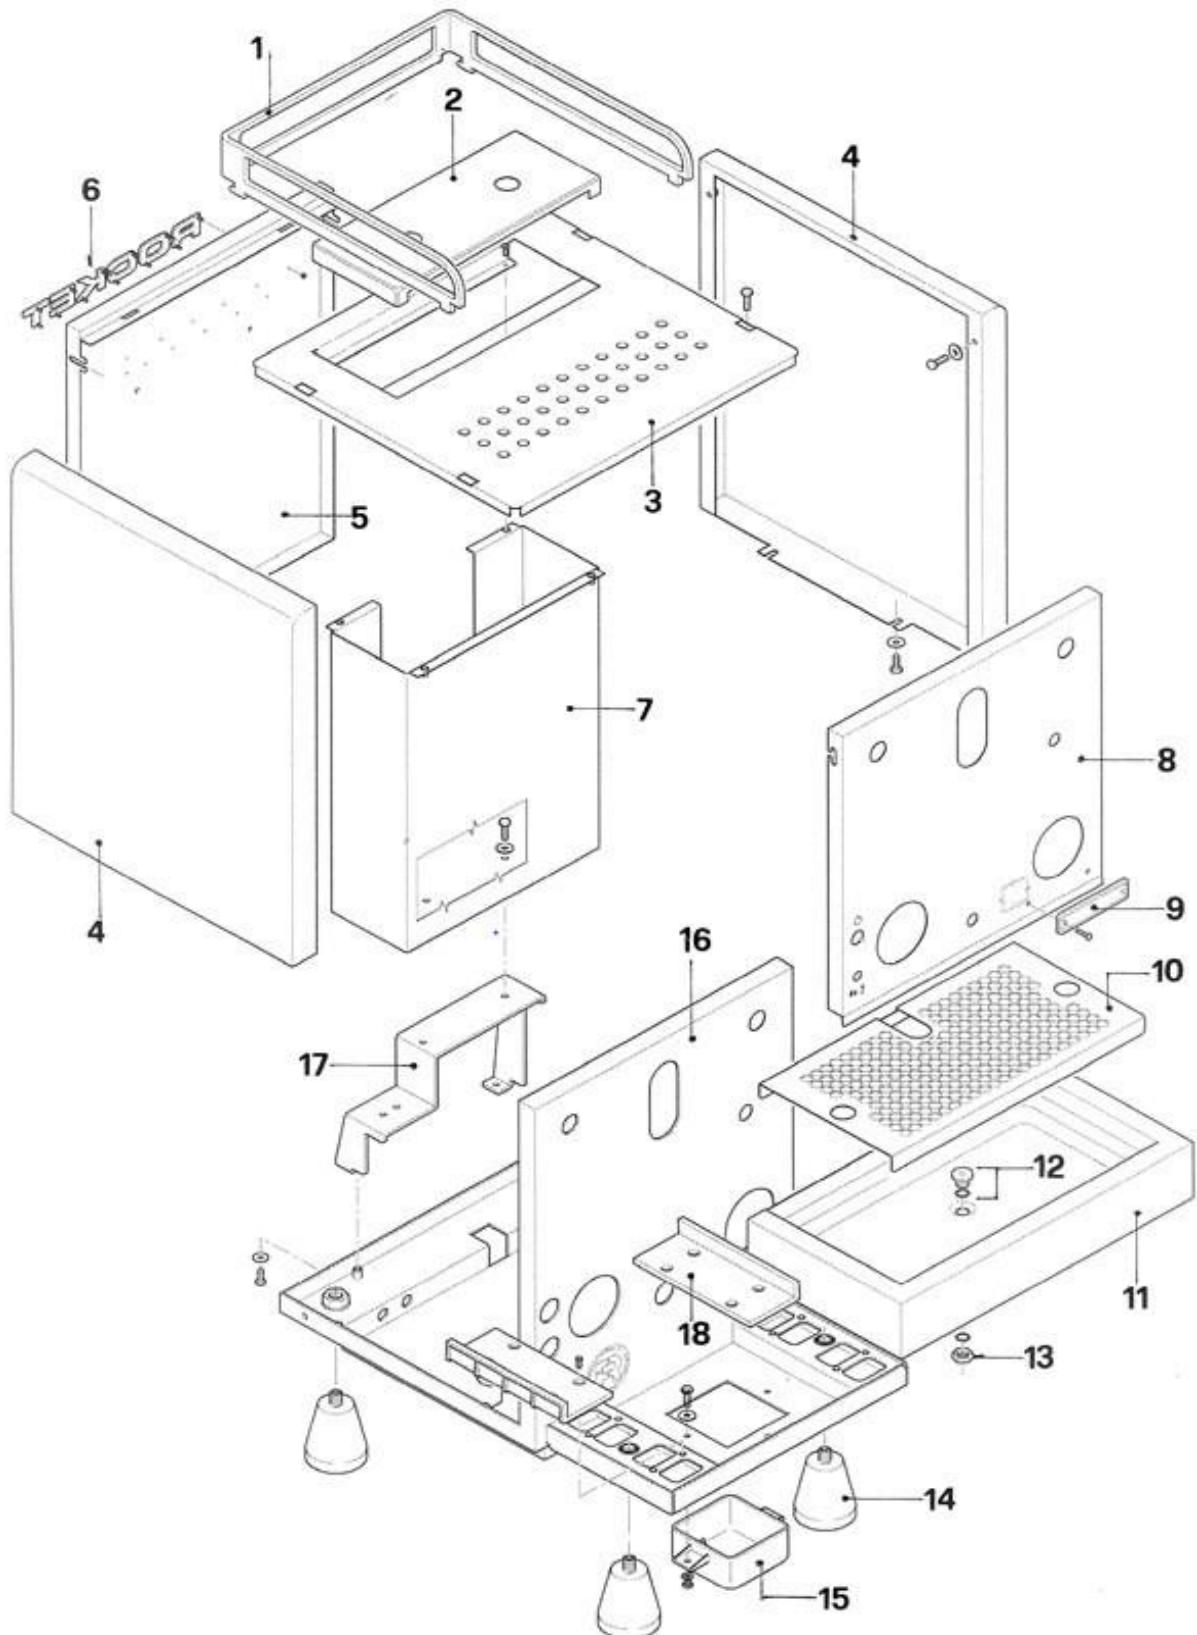

R 60V
Espresso Machine

Spare parts catalogue

Ed. 05.2016

Bodywork

Pos.	#	Description	Notes
1	A619904640	Cups frame	
2	R01L000382	Reservoir cover (complete)	
3	A010004657	Cups tray	
4	A010004659	Side panel stainless	
	A01B904659	Side panel black	
5	A01B905648	Rear panel black	
	A019905648	Rear panel stainless	
6	A619905681	Rear BLACK letter assembly ROCKET	
	A619905828	Rear ALUMINIUM letter assembly ROCKET	
7	A019904656	Tank guide	
8	A01I005644	Front panel	
9	A659905647	Front tag	
10	A019904346	Grid	
11	R01L005125	Drip tray	
12	A229904512	Drip tray plug with O-Ring	
13	A329904369	1/8 half nut	
14	A059905652	Foot 40 mm	
15	A439904913	Drain bucket	
16	A019905532	Chassis	
17	A009904661	Tank guide support	
18	A439905130	Tray guide	

Hydraulic parts / boiler area

Hydraulic parts / boiler area

Pos.	#	Description	Notes
1	A299905665	Pump pressure gauge	
2	A299904662	Boiler pressure gauge	
3	A199905013	Heating element brew boiler V. 230	
	A199905014	Heating element brew boiler V. 115	
4	C469900239	Heating element gasket	
5	A219905674	Brew boiler	
6	C199901550	Thermostat 135°C	
7	A199904679	NTC Probe	
8	A269904417	Teflon gasket	
9	C229900393	Injector	
10	A269904671	Heating element gasket	
11	A110004667	Heating element V. 230 for service boiler	
	A110004668	Heating element V. 115 for service boiler	
12	A199905078	Service boiler level probe	
13	A279905173	Inlet pipe with 3 mm restrictor ("gicleur")	
14	A279904641	Return pipe	
15	A219905675	Service boiler	
16	A229905084	Safety valve 1,8 Bar	
17	A219905510	Vacuum breaker valve	
18	A119905081	NTC probe	
19	A449904331	Teflon gasket 3/8"	