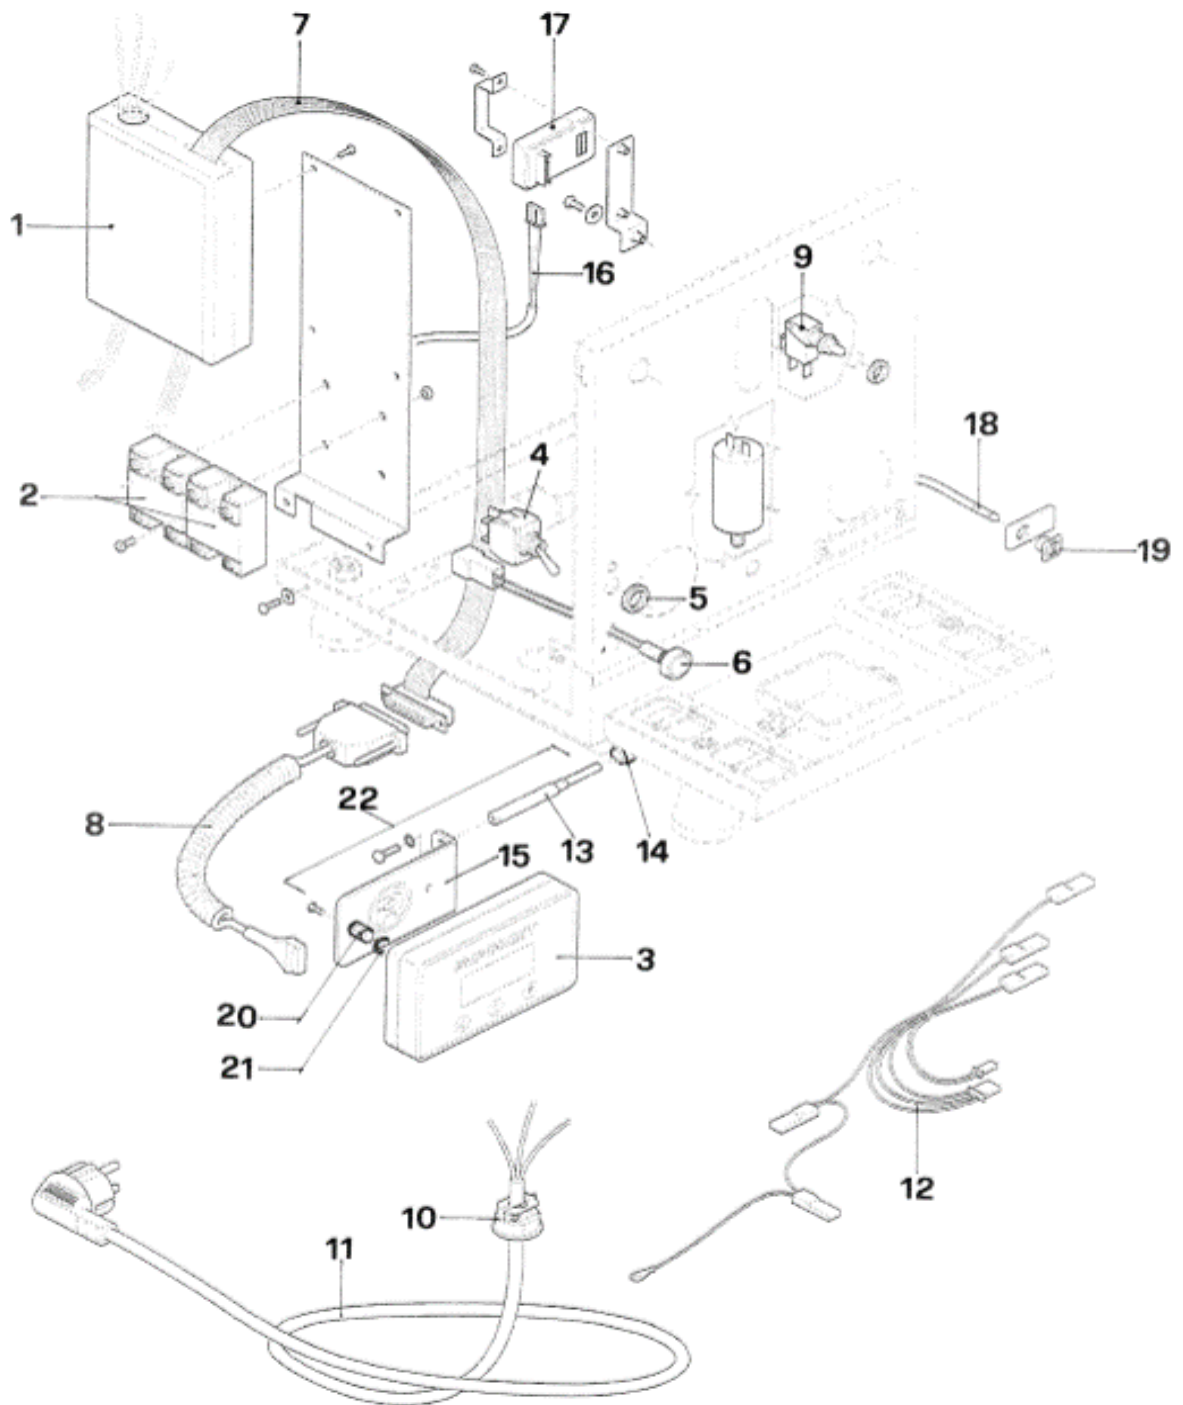

R 60V
Espresso Machine

Spare parts catalogue

Ed. 05.2016

Bodywork

Pos.	#	Description	Notes
1	A619904640	Cups frame	
2	R01L000382	Reservoir cover (complete)	
3	A010004657	Cups tray	
4	A010004659	Side panel stainless	
	A01B904659	Side panel black	
5	A01B905648	Rear panel black	
	A019905648	Rear panel stainless	
6	A619905681	Rear BLACK letter assembly ROCKET	
	A619905828	Rear ALUMINIUM letter assembly ROCKET	
7	A019904656	Tank guide	
8	A01I005644	Front panel	
9	A659905647	Front tag	
10	A019904346	Grid	
11	R01L005125	Drip tray	
12	A229904512	Drip tray plug with O-Ring	
13	A329904369	1/8 half nut	
14	A059905652	Foot 40 mm	
15	A439904913	Drain bucket	
16	A019905532	Chassis	
17	A009904661	Tank guide support	
18	A439905130	Tray guide	

Hydraulic parts / boiler area

Hydraulic parts / boiler area

Pos.	#	Description	Notes
1	A299905665	Pump pressure gauge	
2	A299904662	Boiler pressure gauge	
3	A199905013	Heating element brew boiler V. 230	
	A199905014	Heating element brew boiler V. 115	
4	C469900239	Heating element gasket	
5	A219905674	Brew boiler	
6	C199901550	Thermostat 135°C	
7	A199904679	NTC Probe	
8	A269904417	Teflon gasket	
9	C229900393	Injector	
10	A269904671	Heating element gasket	
11	A110004667	Heating element V. 230 for service boiler	
	A110004668	Heating element V. 115 for service boiler	
12	A199905078	Service boiler level probe	
13	A279905173	Inlet pipe with 3 mm restrictor ("gicleur")	
14	A279904641	Return pipe	
15	A219905675	Service boiler	
16	A229905084	Safety valve 1,8 Bar	
17	A219905510	Vacuum breaker valve	
18	A119905081	NTC probe	
19	A449904331	Teflon gasket 3/8"	