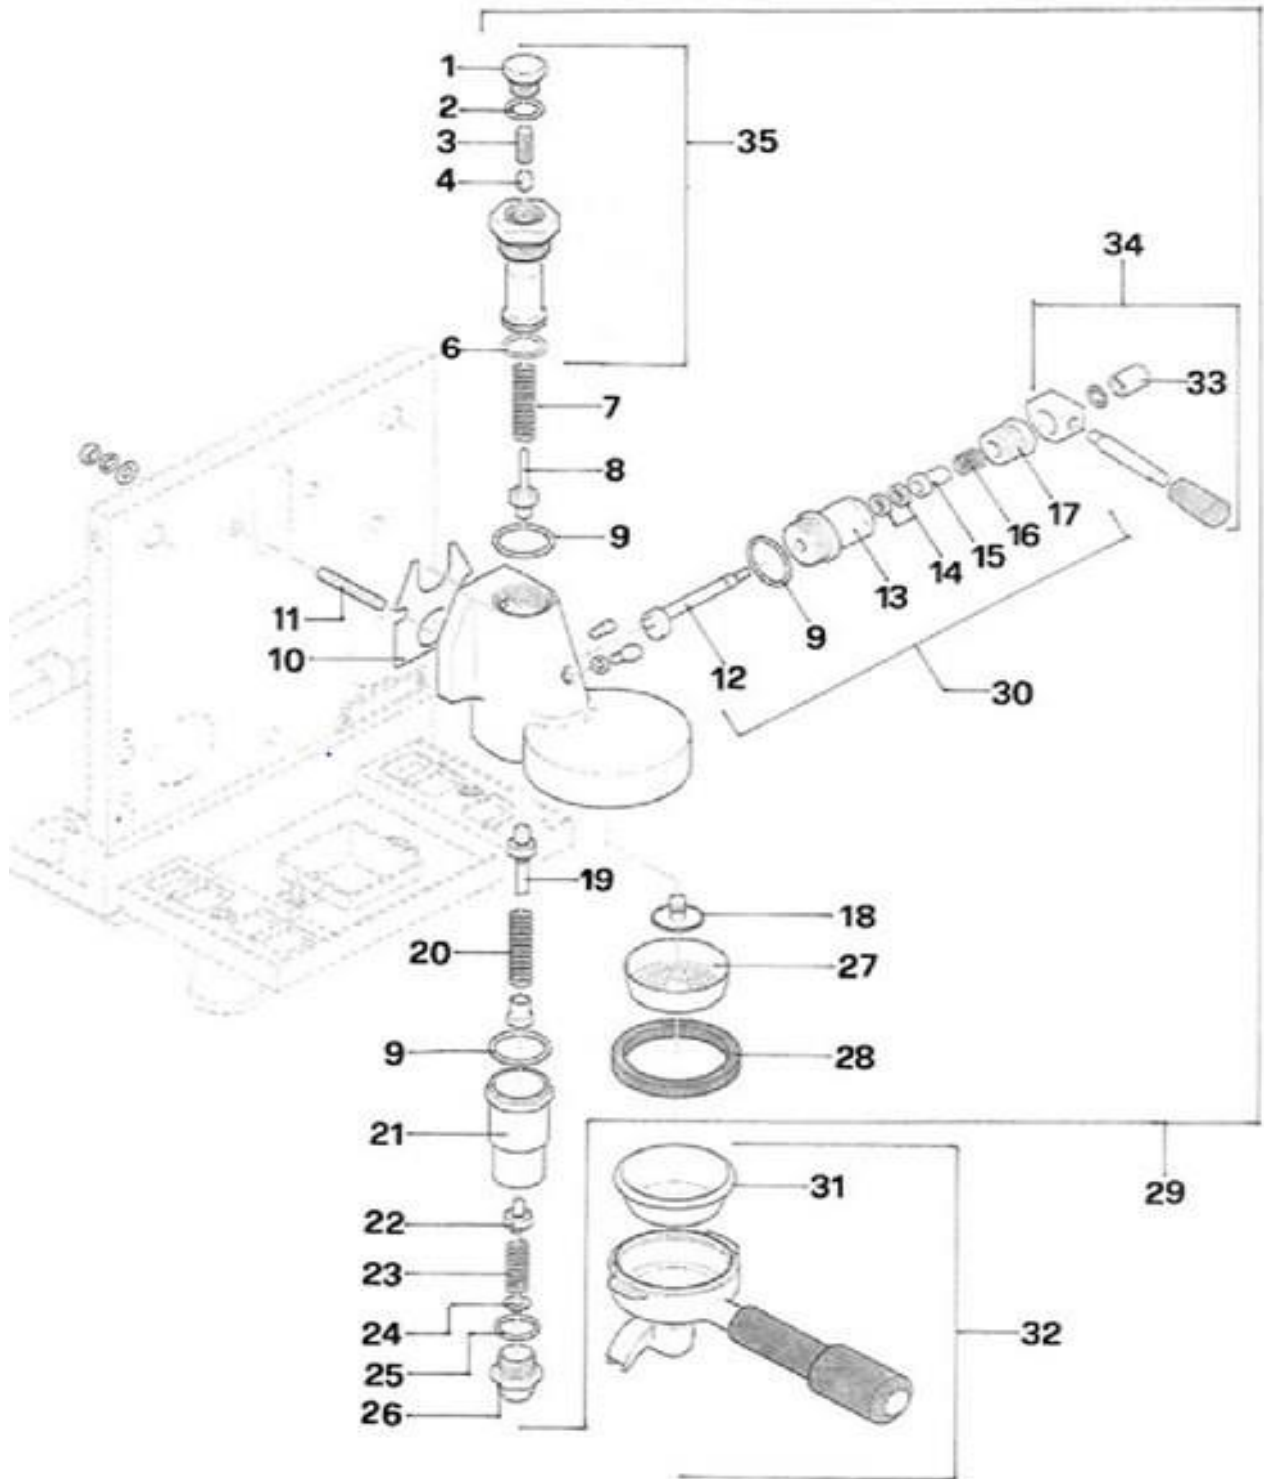

Brewing head ("group")

Brewing head ("group")

Pos.	#	Description	Notes
1	A229904391	Rounded nut	
2	C469900420	Gasket	
3	C619900554	Filter	
4	C229900549	Restrictor 0,8	
6	C469900422	Green gasket	
7	R299905956	Spring	
8	R229905608	Valve	
9	C469900421	Teflon gasket	
10	C449900767	Gasket	
11	A319904599	Screw	
12	R229905238	Shaft	
13	R000002142	Flange	
14	C219900426	Gasket	
15	R000002143	Support	
16	C219900427	Spring	
17	R000002144	Cover	
18	C229901228	Diffuser	
19	R229905239	Valve	
20	R299905957	Spring	
21	C229901165	Cylinder	
22	R229905609	Valve	
23	R299905958	Spring	
24	R000002148	Connector	
25	C469900783	Gasket	
26	R000002149	Connector	
27	C519900103	Shower foil	
28	C449900229	Group gasket	
29	C199900957	Group complete	
30	R299905887	Cam kit	
31	C610003902	7 g filter basket	
	C610003901	14 g filterbasket	
	C619900106	Backflush cap ("blind filter")	
32	A699905020	1 cup filter holder with basket	
	A699905021	2 cups filter holder with basket	
33	R000002146	Pin	
34	R299905888	Lever assembly	
35	RA99905814	Ceramic group sleeve