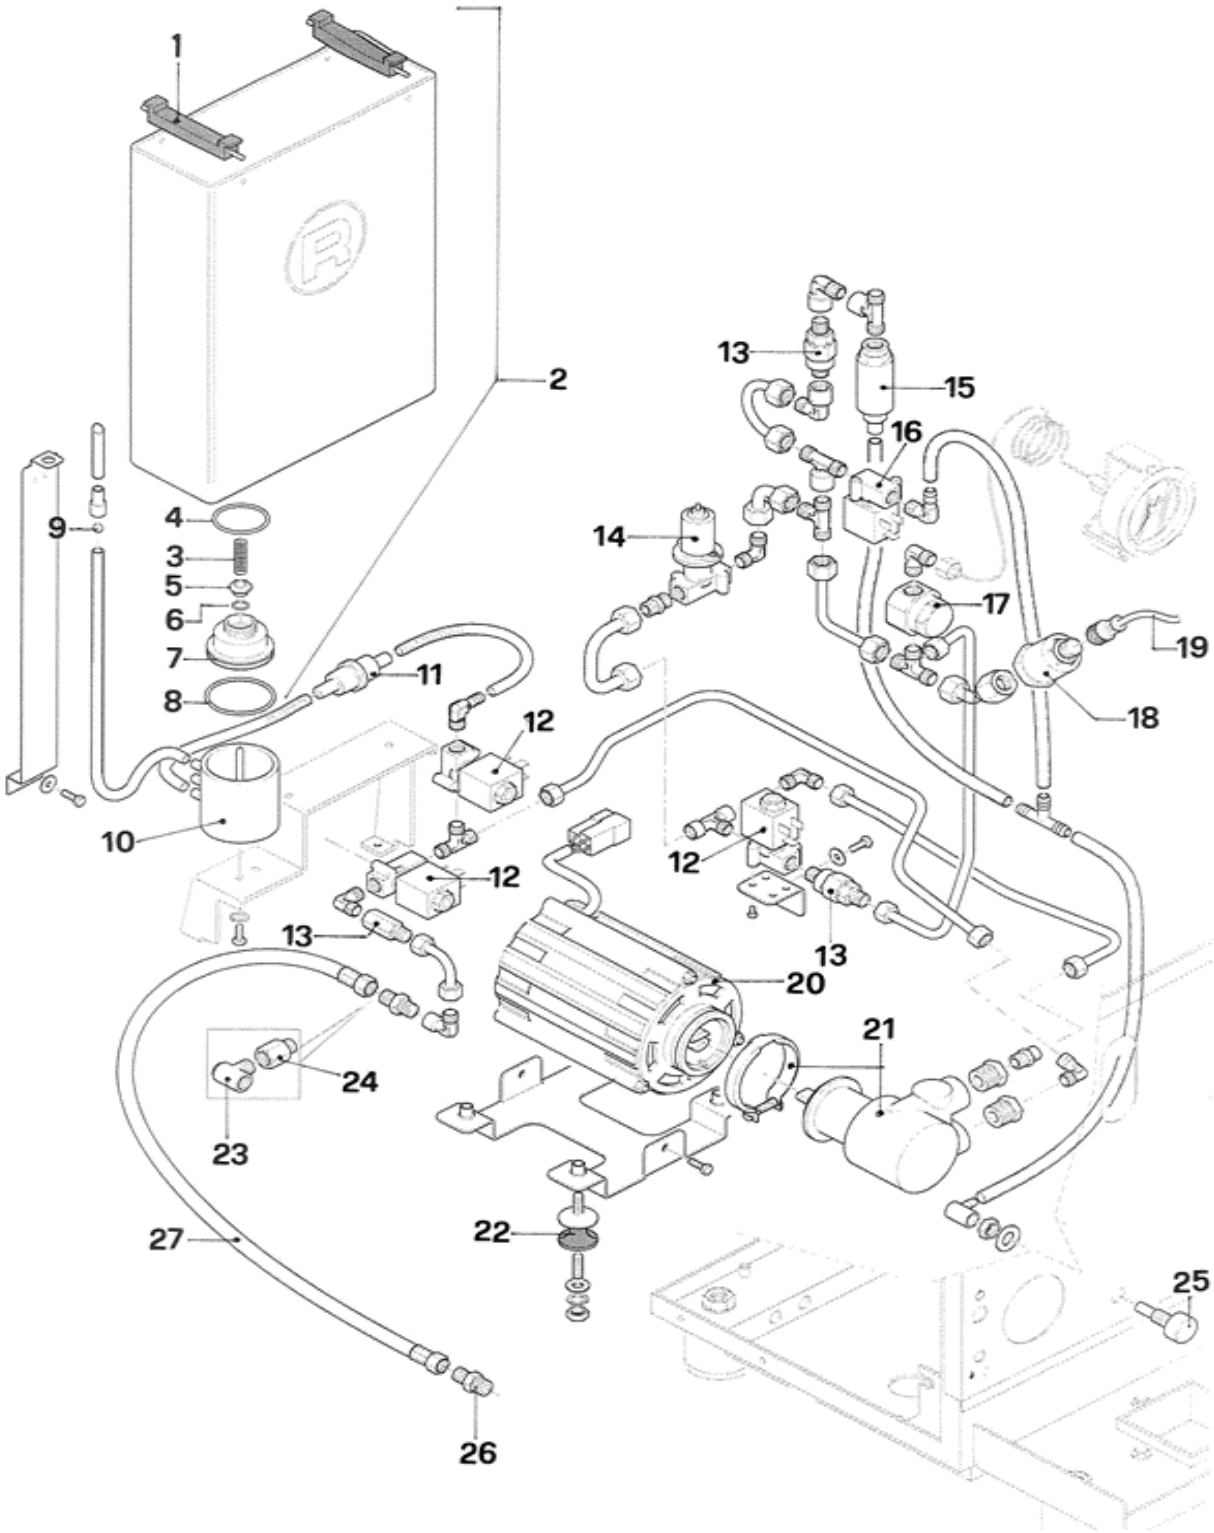

Hydraulic parts / boiler area

Hydraulic parts / boiler area

Pos.	#	Description	Notes
1	A299905665	Pump pressure gauge	
2	A299904662	Boiler pressure gauge	
3	A199905013	Heating element brew boiler V. 230	
	A199905014	Heating element brew boiler V. 115	
4	C469900239	Heating element gasket	
5	A219905674	Brew boiler	
6	C199901550	Thermostat 135°C	
7	A199904679	NTC Probe	
8	A269904417	Teflon gasket	
9	C229900393	Injector	
10	A269904671	Heating element gasket	
11	A110004667	Heating element V. 230 for service boiler	
	A110004668	Heating element V. 115 for service boiler	
12	A199905078	Service boiler level probe	
13	A279905173	Inlet pipe with 3 mm restrictor ("gicleur")	
14	A279904641	Return pipe	
15	A219905675	Service boiler	
16	A229905084	Safety valve 1,8 Bar	
17	A219905510	Vacuum breaker valve	
18	A119905081	NTC probe	
19	A449904331	Teflon gasket 3/8"	

Hydraulic parts / pump area

Hydraulic parts / pump area

Pos.	#	Description	Notes
1	A639904956	Water tank handle	
2	R899905145	Water tank complete	
3	C019900711	Water tank spring	
4	A449905151	O-ring	
5	C430003482	Connector	
6	C449900702	O-ring	
7	A439905146	Coupling	
8	A449904547	O-ring	
9	C430003819	Valve ball	
10	A439905148	Manifold	
11	C439900695	Filter	
12	C190004066	Solenoid valve V.230	
	C190004067	Solenoid valve V.115	
13	C229900540	Non return valve	
14	A199905721	Motorized valve	
15	C229900911	Expansion valve	
16	A199905797	Solenoid valve V.230 NO (normally open)	
	A199905798	Solenoid valve V.115 NO (normally open)	
17	A299905799	Flowrate control valve	
18	M199905393	Pressure transducer	
19	M199905414	Transducer cable	
20	A199904493	Pump motor V. 230	
	A199904494	Pump motor V. 115	
21	A299904495	Volumetric pump	Now use A299904342
22	A499904364	Shock absorber	
23	A229904349	Connector	
24	A220004313	Water inlet connector	
25	A227704363	Expansion outlet	
26	A229904374	3/8M-1/8M connector	
	A229905211	3/8F-1/8M Connector (USA)	
	A229905212	3/8M-9/16M connector (USA)	
27	A299904390	Hose for hardplumbing	