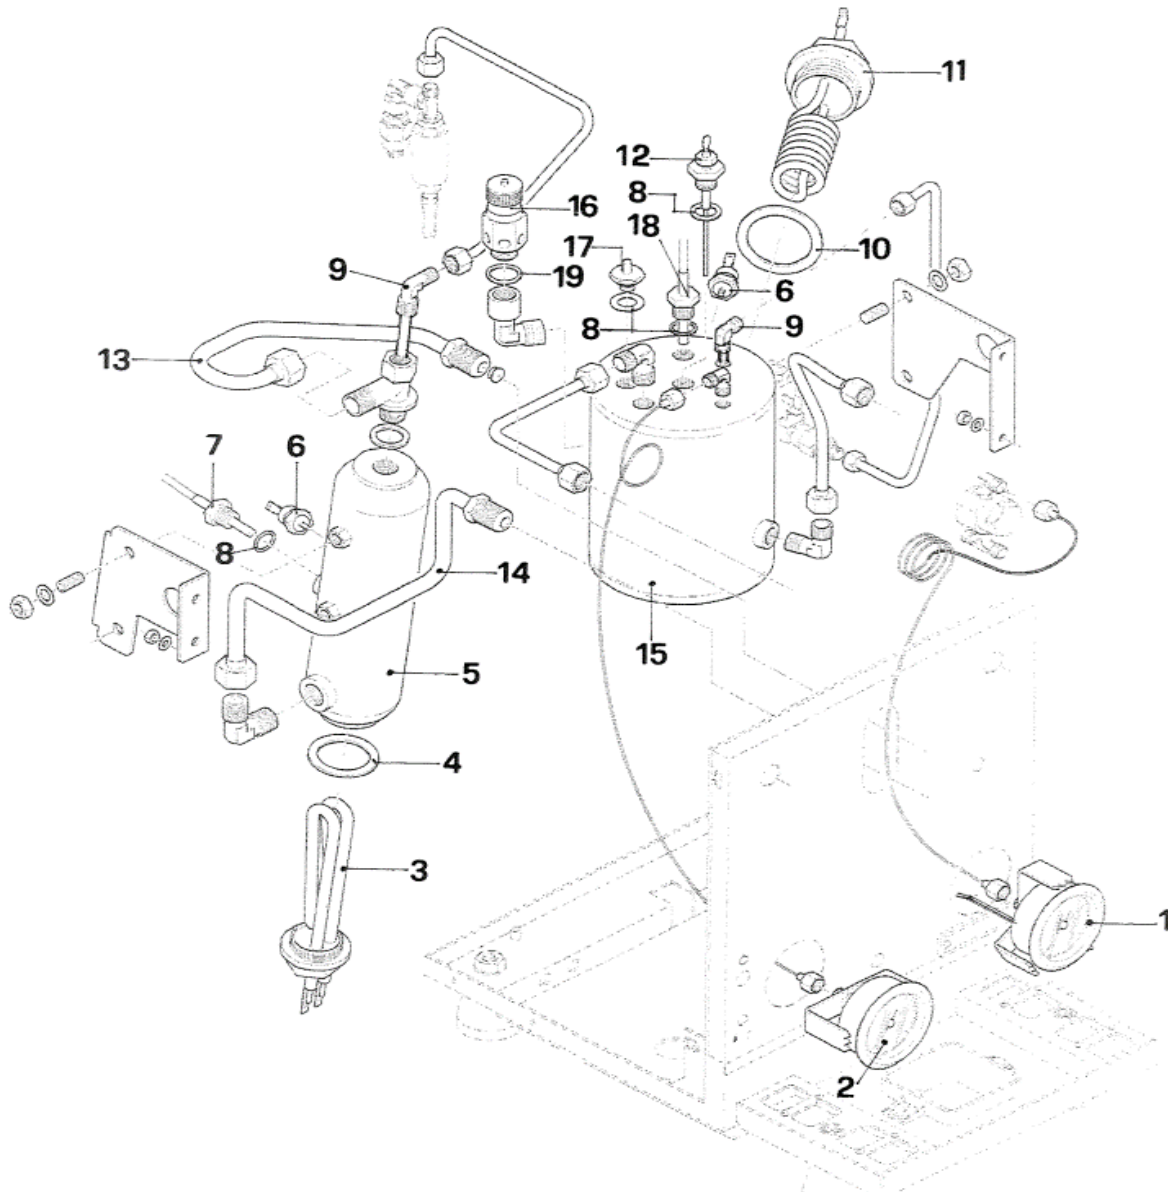

Hydraulic parts / boiler area

Hydraulic parts / boiler area

Pos.	#	Description	Notes
1	A299905665	Pump pressure gauge	
2	A299904662	Boiler pressure gauge	
3	A199905013	Heating element brew boiler V. 230	
	A199905014	Heating element brew boiler V. 115	
4	C469900239	Heating element gasket	
5	A219905674	Brew boiler	
6	C199901550	Thermostat 135°C	
7	A199904679	NTC Probe	
8	A269904417	Teflon gasket	
9	C229900393	Injector	
10	A269904671	Heating element gasket	
11	A110004667	Heating element V. 230 for service boiler	
	A110004668	Heating element V. 115 for service boiler	
12	A199905078	Service boiler level probe	
13	A279905173	Inlet pipe with 3 mm restrictor ("gicleur")	
14	A279904641	Return pipe	
15	A219905675	Service boiler	
16	A229905084	Safety valve 1,8 Bar	
17	A219905510	Vacuum breaker valve	
18	A119905081	NTC probe	
19	A449904331	Teflon gasket 3/8"	

Hydraulic parts / pump area

Hydraulic parts / pump area

Pos.	#	Description	Notes
1	A639904956	Water tank handle	
2	R899905145	Water tank complete	
3	C019900711	Water tank spring	
4	A449905151	O-ring	
5	C430003482	Connector	
6	C449900702	O-ring	
7	A439905146	Coupling	
8	A449904547	O-ring	
9	C430003819	Valve ball	
10	A439905148	Manifold	
11	C439900695	Filter	
12	C190004066	Solenoid valve V.230	
	C190004067	Solenoid valve V.115	
13	C229900540	Non return valve	
14	A199905721	Motorized valve	
15	C229900911	Expansion valve	
16	A199905797	Solenoid valve V.230 NO (normally open)	
	A199905798	Solenoid valve V.115 NO (normally open)	
17	A299905799	Flowrate control valve	
18	M199905393	Pressure transducer	
19	M199905414	Transducer cable	
20	A199904493	Pump motor V. 230	
	A199904494	Pump motor V. 115	
21	A299904495	Volumetric pump	Now use A299904342
22	A499904364	Shock absorber	
23	A229904349	Connector	
24	A220004313	Water inlet connector	
25	A227704363	Expansion outlet	
26	A229904374	3/8M-1/8M connector	
	A229905211	3/8F-1/8M Connector (USA)	
	A229905212	3/8M-9/16M connector (USA)	
27	A299904390	Hose for hardplumbing	