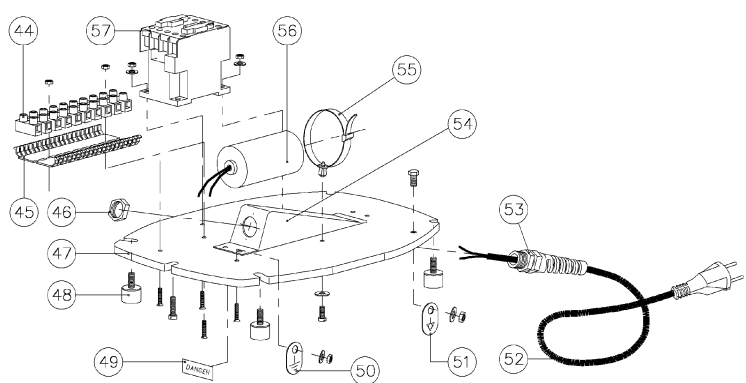

N.	DESCRIPTION	CODE	Q.	NOTES
52f	Electric cable "Australia"	S000CAD07	1	
52g	Electric cable "Great Britain"	S000CAD08	1	
52h	Electric cable "Israel"	S000CAD10	1	
52i	Electric cable "Switzerland"	S000CAD06	1	
52l	Electric cable "China"	S000CAD16	1	
52m	Electric cable "Argentina"	S000CAD18	1	
52n	Electric cable "Korea"	S000CAD19	1	
53	Flexible Cable locking PG11 black	S000PAB04	1	
54	Cable locking support	S000SUA01	1	
55	Strap RELF 170 black	S000FAS06	1	Single phase versions
56a	Capacitor 16uF	S000COE03	1	220-240V/50Hz single phase vers. 220V/60Hz single phase vers.
56b	Capacitor 60uF UL	S000COE09	1	110V/60Hz single phase vers.
57a	Contactora BF16.10 - 230V/50Hz	S000COC12	1	220-230V/50Hz single phase vers. 230V/50Hz three phase vers.
57b	Contactora BF16.10 - 240V/50Hz	S000COC14	1	230-240V/50Hz single phase vers. 240V/50Hz single phase vers.
57c	Contactora BF16.10 - 110V/60Hz	S000COC10	1	110V/50Hz single phase vers.
57d	Contactora BF16.10 - 220V/60Hz	S000COC17	1	220V/60Hz single phase vers.
57e	Contactora BF16.10 - 380V/50Hz	S000COC13	1	380V/50Hz three phase vers.
57f	Contactora BF16.10 - 415V/50Hz	S000COC22	1	415V/50Hz three phase vers.
58	Wirings for upper and lower microswitch	S00SCAB01	1