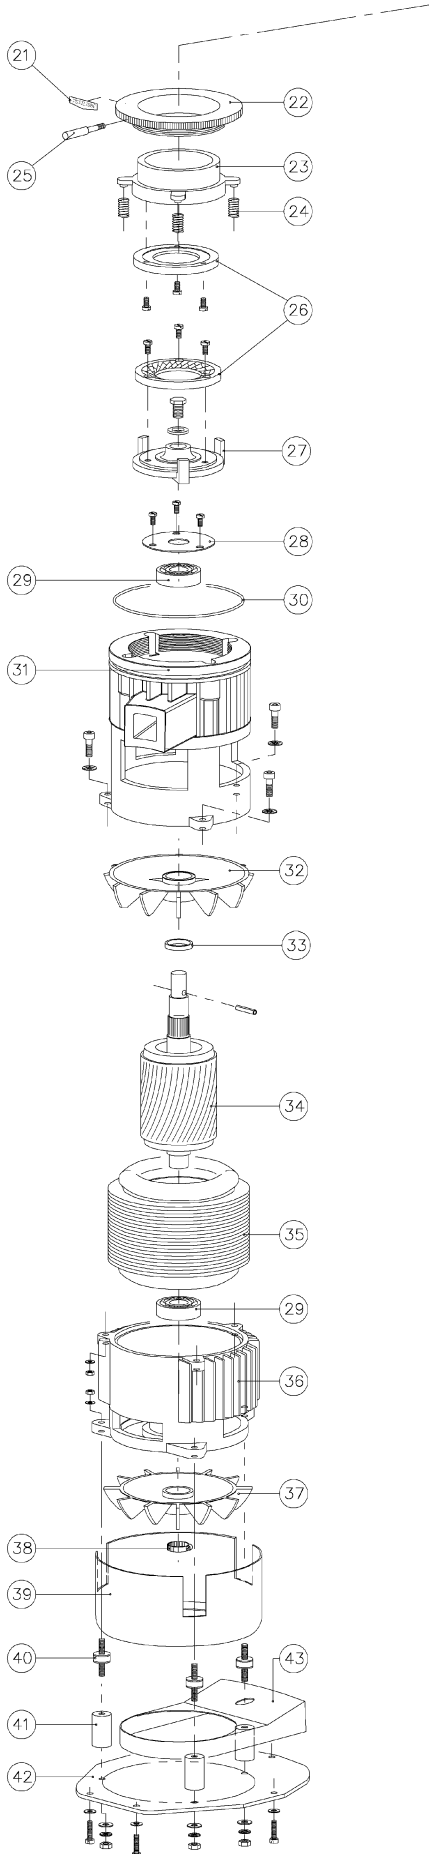

N.	DESCRIPTION	CODE	Q.	NOTES
52f	Electric cable "Australia"	S000CAD07	1	
52g	Electric cable "Great Britain"	S000CAD08	1	
52h	Electric cable "Israel"	S000CAD10	1	
52i	Electric cable "Switzerland"	S000CAD06	1	
52l	Electric cable "China"	S000CAD16	1	
52m	Electric cable "Argentina"	S000CAD18	1	
52n	Electric cable "Korea"	S000CAD19	1	
53	Flexible Cable locking PG11 black	S000PAB04	1	
54	Cable locking support	S000SUA01	1	
55	Strap RELF 170 black	S000FAS06	1	Single phase versions
56a	Capacitor 16uF	S000COE03	1	220-240V/50Hz single phase vers. 220V/60Hz single phase vers.
56b	Capacitor 60uF UL	S000COE09	1	110V/60Hz single phase vers.
57a	Contactora BF16.10 - 230V/50Hz	S000COC12	1	220-230V/50Hz single phase vers. 230V/50Hz three phase vers.
57b	Contactora BF16.10 - 240V/50Hz	S000COC14	1	230-240V/50Hz single phase vers. 240V/50Hz single phase vers.
57c	Contactora BF16.10 - 110V/60Hz	S000COC10	1	110V/50Hz single phase vers.
57d	Contactora BF16.10 - 220V/60Hz	S000COC17	1	220V/60Hz single phase vers.
57e	Contactora BF16.10 - 380V/50Hz	S000COC13	1	380V/50Hz three phase vers.
57f	Contactora BF16.10 - 415V/50Hz	S000COC22	1	415V/50Hz three phase vers.
58	Wirings for upper and lower microswitch	S00SCAB01	1