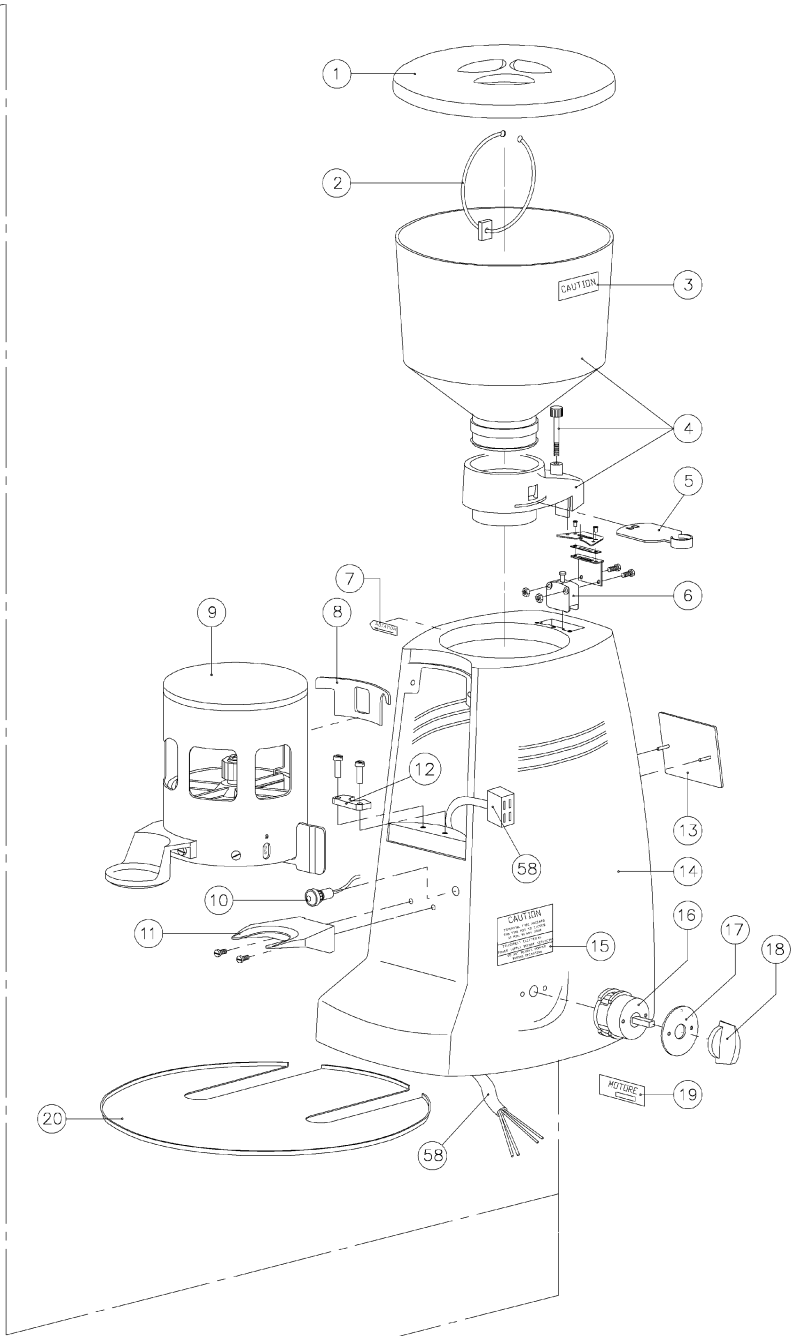

N.	DESCRIPTION	CODE	Q.	NOTES
52f	Electric cable "Australia"	S000CAD07	1	
52g	Electric cable "Great Britain"	S000CAD08	1	
52h	Electric cable "Israel"	S000CAD10	1	
52i	Electric cable "Switzerland"	S000CAD06	1	
52l	Electric cable "China"	S000CAD16	1	
52m	Electric cable "Argentina"	S000CAD18	1	
52n	Electric cable "Korea"	S000CAD19	1	
53	Flexible Cable locking PG11 black	S000PAB04	1	
54	Cable locking support	S000SUA01	1	
55	Strap RELF 170 black	S000FAS06	1	Single phase versions
56a	Capacitor 16uF	S000COE03	1	220-240V/50Hz single phase vers. 220V/60Hz single phase vers.
56b	Capacitor 60uF UL	S000COE09	1	110V/60Hz single phase vers.
57a	Contactora BF16.10 - 230V/50Hz	S000COC12	1	220-230V/50Hz single phase vers. 230V/50Hz three phase vers.
57b	Contactora BF16.10 - 240V/50Hz	S000COC14	1	230-240V/50Hz single phase vers. 240V/50Hz single phase vers.
57c	Contactora BF16.10 - 110V/60Hz	S000COC10	1	110V/50Hz single phase vers.
57d	Contactora BF16.10 - 220V/60Hz	S000COC17	1	220V/60Hz single phase vers.
57e	Contactora BF16.10 - 380V/50Hz	S000COC13	1	380V/50Hz three phase vers.
57f	Contactora BF16.10 - 415V/50Hz	S000COC22	1	415V/50Hz three phase vers.
58	Wirings for upper and lower microswitch	S00SCAB01	1